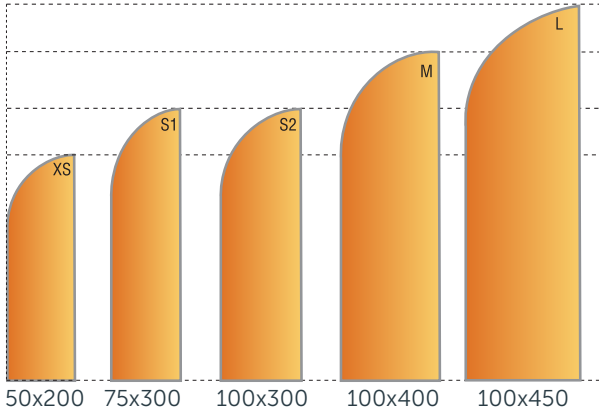

BEACH FLAG

HEB
production • distribution • flag

Indoor & outdoor use
Digital / serigraph / flat screen print
Aluminium pole + reinforced fiberglass top

In original carrying bag
Polyester fabric 110 gr./m²
High UV fastness
Various base options

* Flags are packed separately

	Sizes (cm)	Pole (mm)	Carton Qty (pcs)	Carton Sizes (cm)	Weight (kg)
XS	50x200	2 Alu. + 2 Fiber	25	35 x 80 X 26	16
S1	75x300	2 Alu. + 2 Fiber	20	26 x 124 X 24	23
S2	100x300	2 Alu. + 2 Fiber	20	26 x 124 X 24	23
M	100x400	3 Alu. + 2 Fiber	20	26 x 124 X 24	28
L	100x450	3 Alu. + 2 Fiber	20	26 x 124 X 24	29