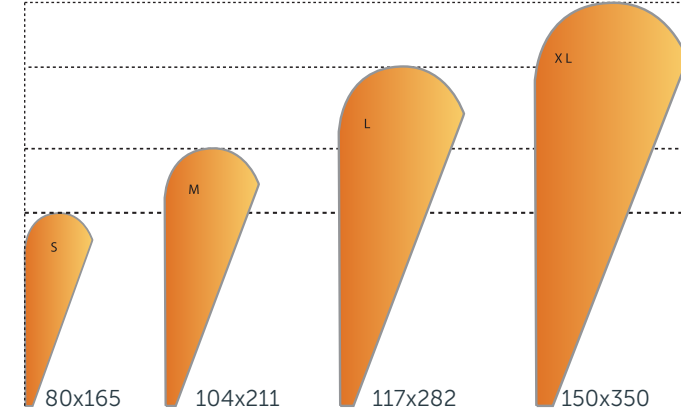

FLYING BANNER

HEB
parasol • gazete • flag

Indoor & outdoor use
Digital / serigraph / flat screen print
Aluminium pole + reinforced fiberglass top

In original carrying bag
Polyester fabric 110 gr./m²
High UV fastness
Various base options

* Flags are packed separately

Sizes (cm)	Pole (mm)	Carton Qty (pcs)	Carton Sizes (cm)	Weight (kg)
S 80x165	2 Alu. + 2 Fiber	25	35 x 80 x 26	16
M 104x211	2 Alu. + 2 Fiber	25	35 x 98 x 26	18
L 117x282	2 Alu. + 2 Fiber	20	26 x 124 x 24	20
XL 150x350	3 Alu. + 2 Fiber	20	26 x 124 x 24	26